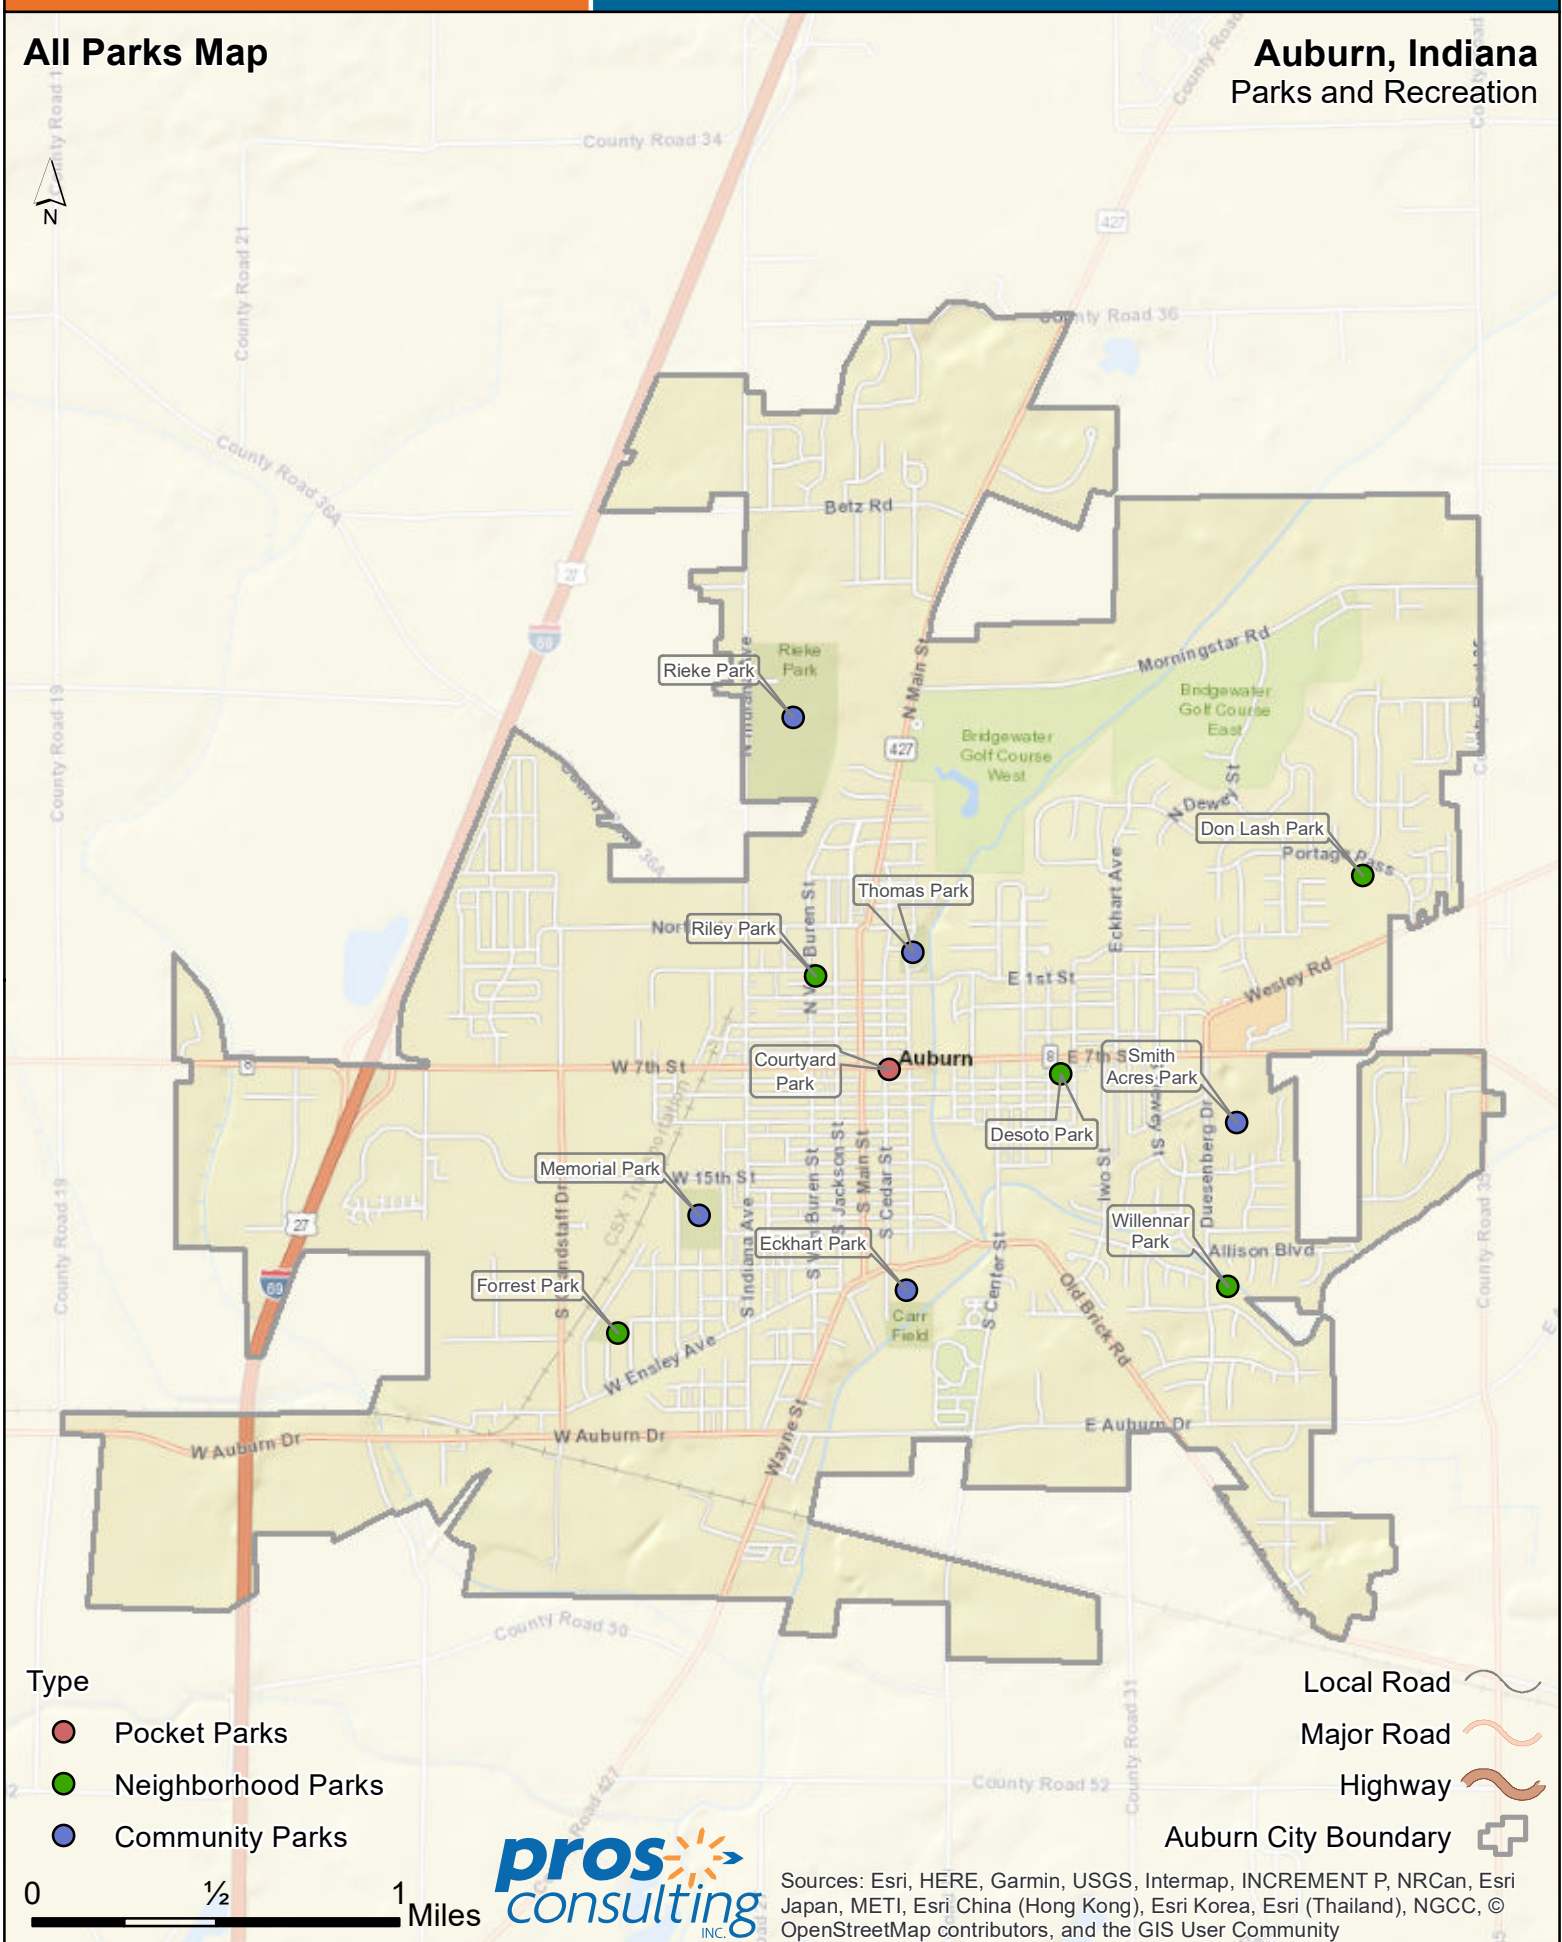

All Parks Map

Auburn, Indiana Parks and Recreation

Type

- Pocket Parks
- Neighborhood Parks
- Community Parks

Local Road

Major Road

Highway

Auburn City Boundary

Sources: Esri, HERE, Garmin, USGS, Intermap, INCREMENT P, NRCan, Esri Japan, METI, Esri China (Hong Kong), Esri Korea, Esri (Thailand), NGCC, © OpenStreetMap contributors, and the GIS User Community